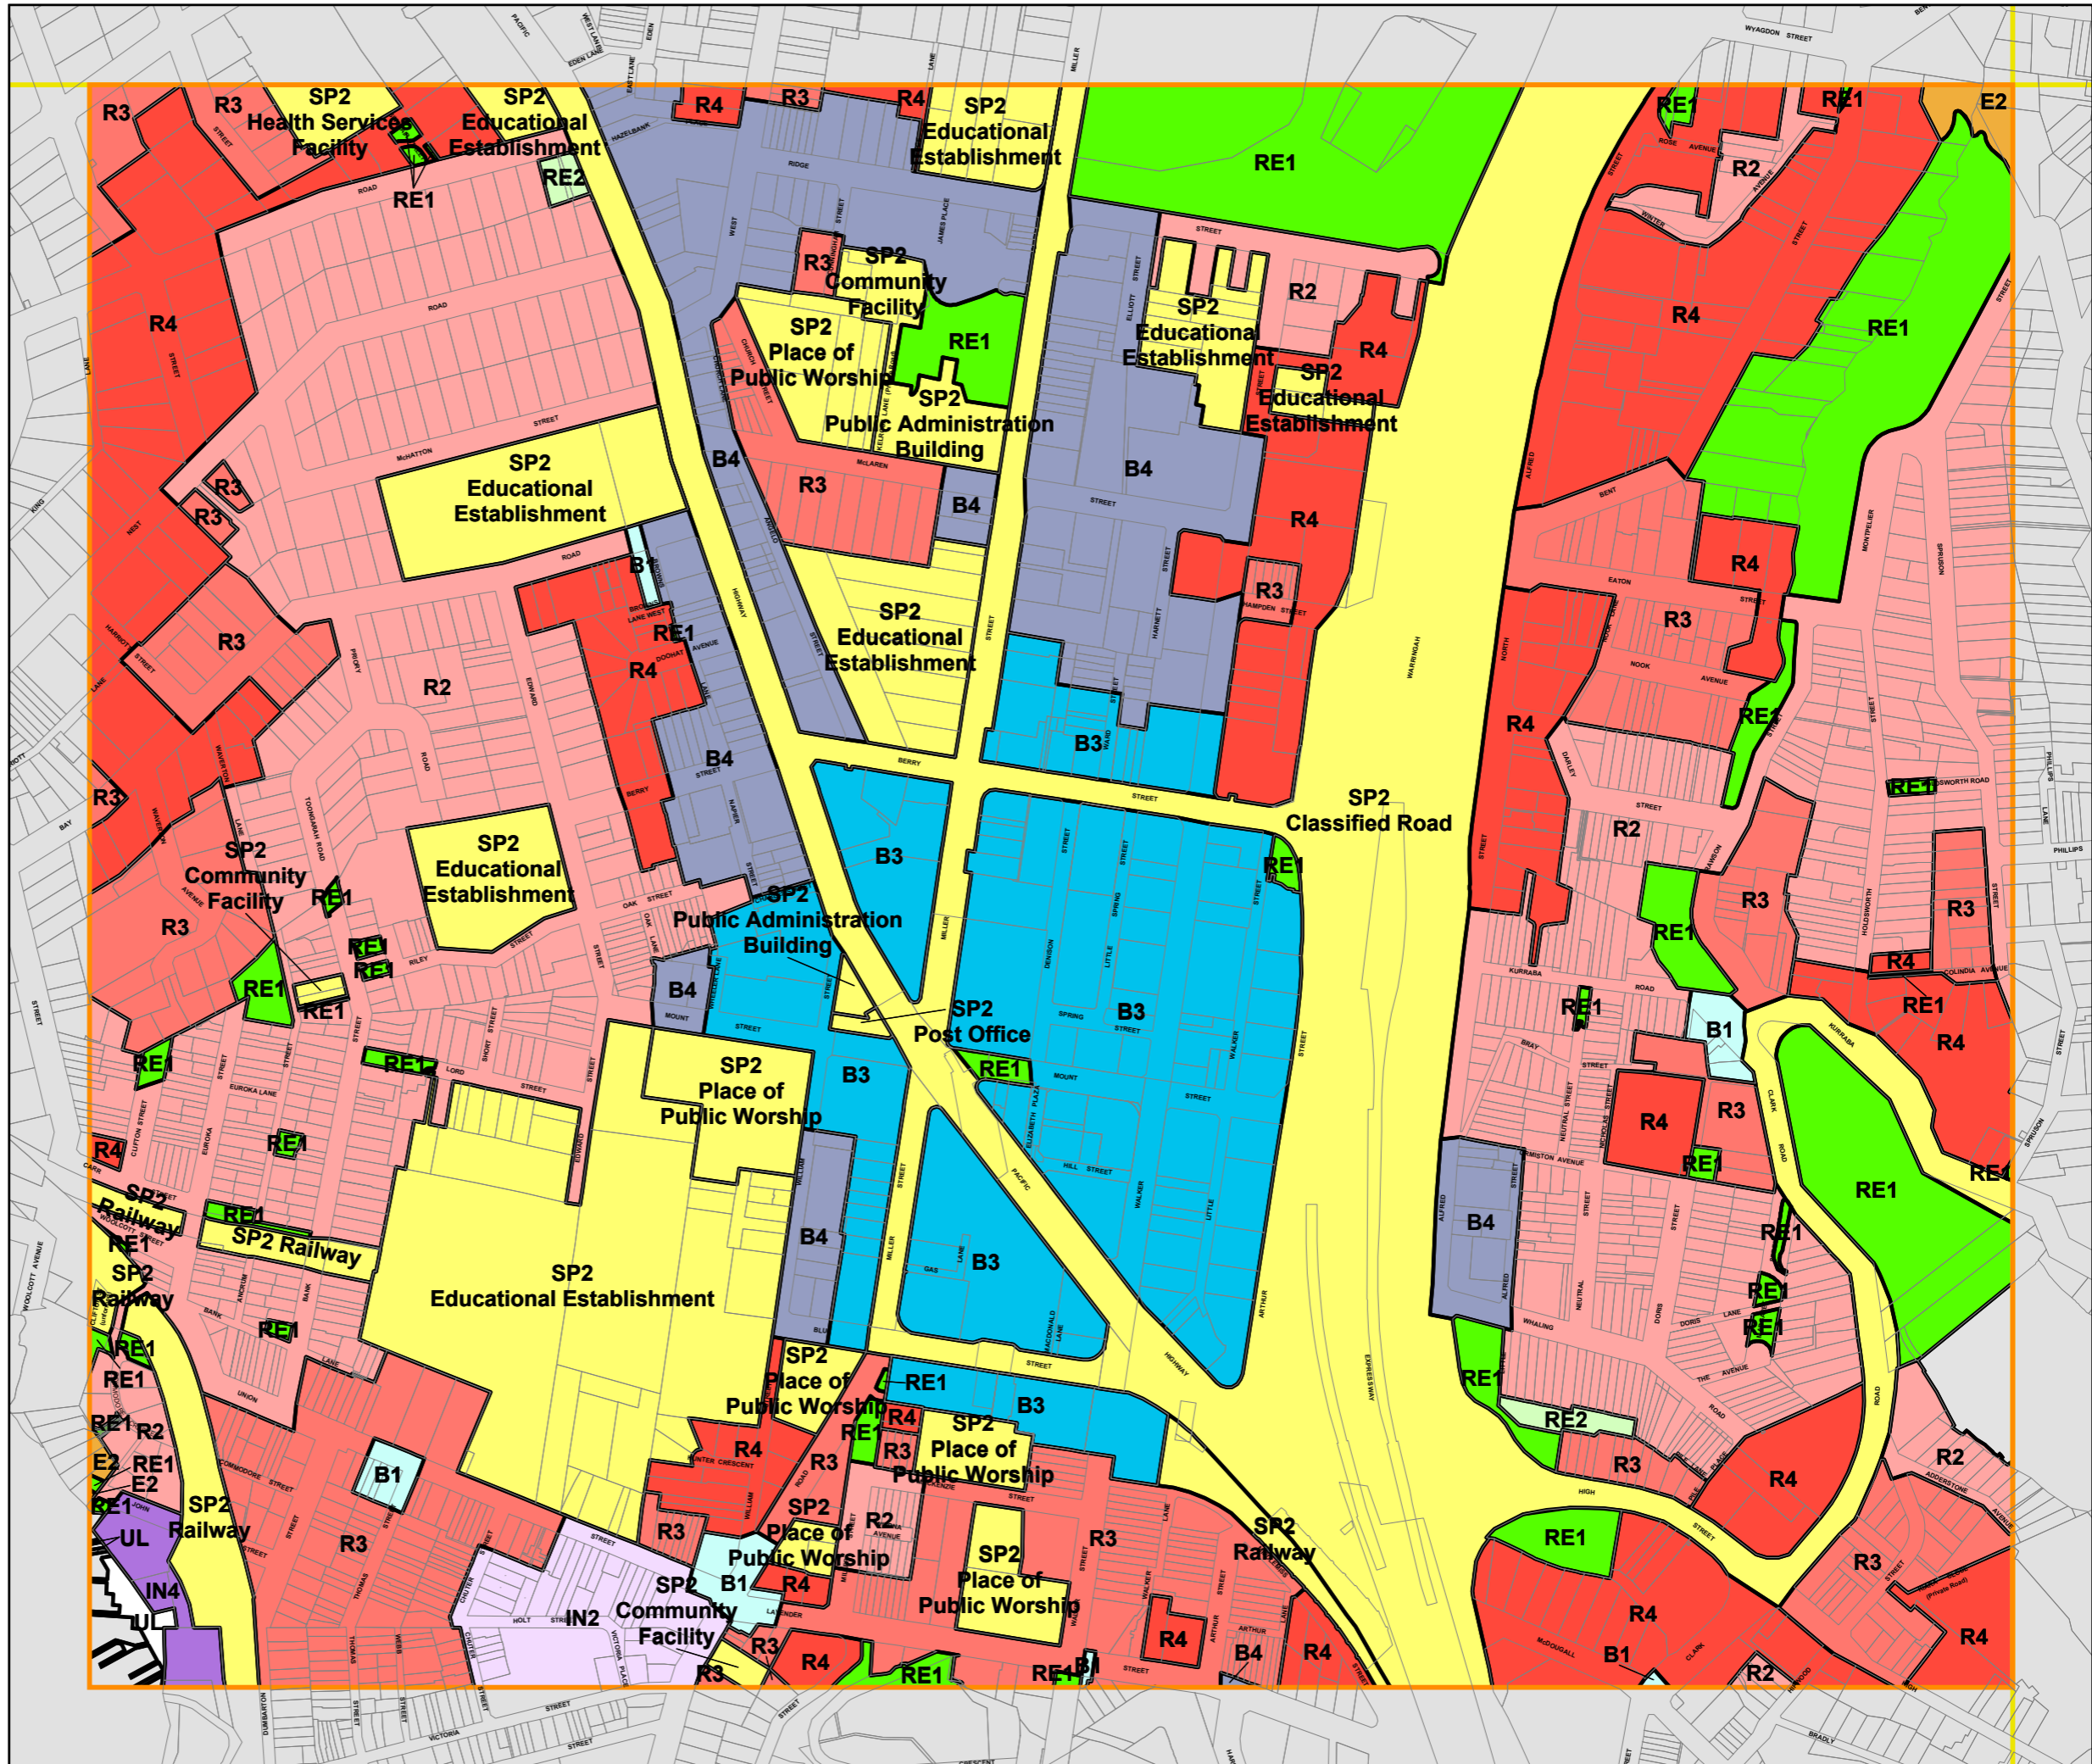

North Sydney Local Environmental Plan 2013

Land Zoning Map - Sheet LZN_002A

Zone

- B1 Neighbourhood Centre
- B3 Commercial Core
- B4 Mixed Use
- E2 Environmental Conservation
- E4 Environmental Living
- IN2 Light Industrial
- IN4 Working Waterfront
- R2 Low Density Residential
- R3 Medium Density Residential
- R4 High Density Residential
- RE1 Public Recreation
- RE2 Private Recreation
- SP1 Special Activities
- SP2 Infrastructure
- UL Unzoned Land

Cadastre

Cadastre 07/06/13 © North Sydney Council

Map identification number:
5950_COM_LZN_002A_005_20130607